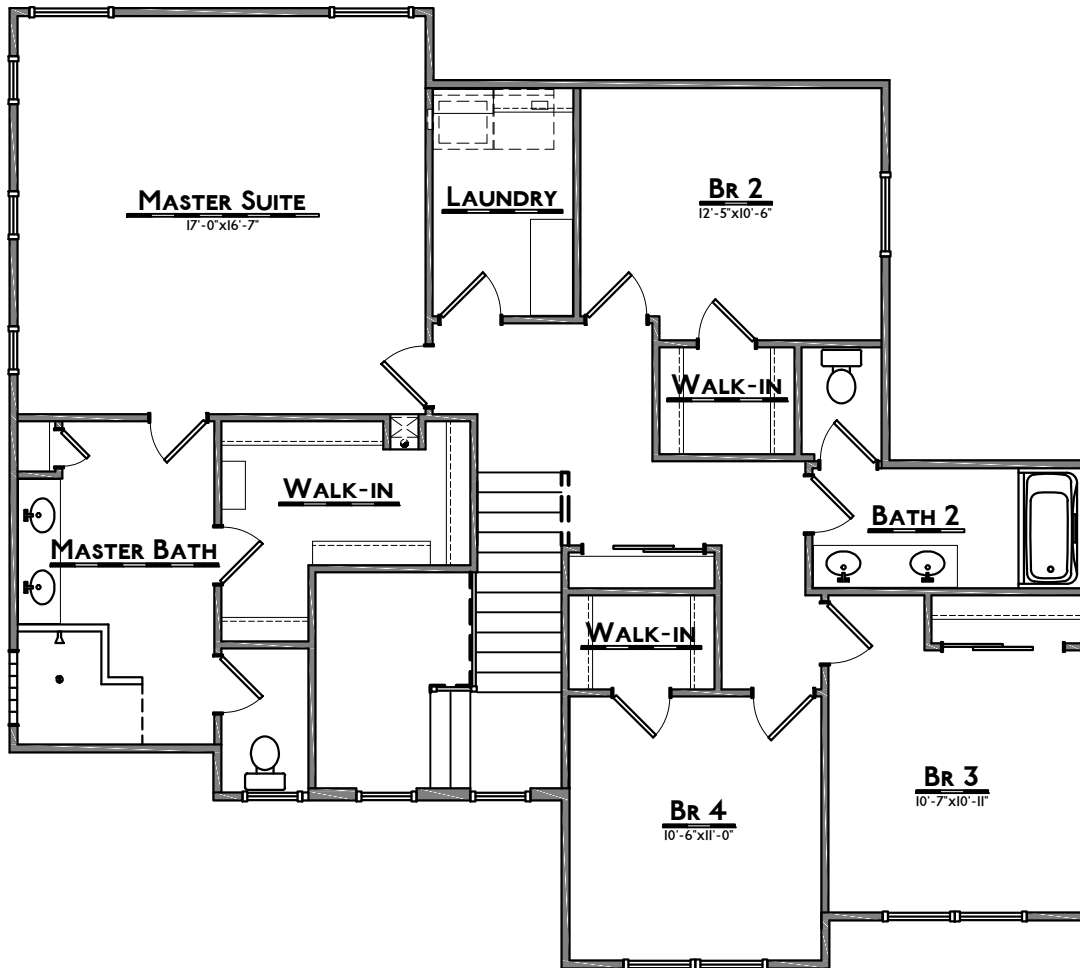

"SOMERVILLE"

ELEVATION

MAIN LEVEL - 1109 sq ft

UPPER LEVEL - 1342 sq ft

"SOMERVILLE"

MAIN LEVEL - 1109 sq ft

"SOMERVILLE"

UPPER LEVEL - 1342 sq ft