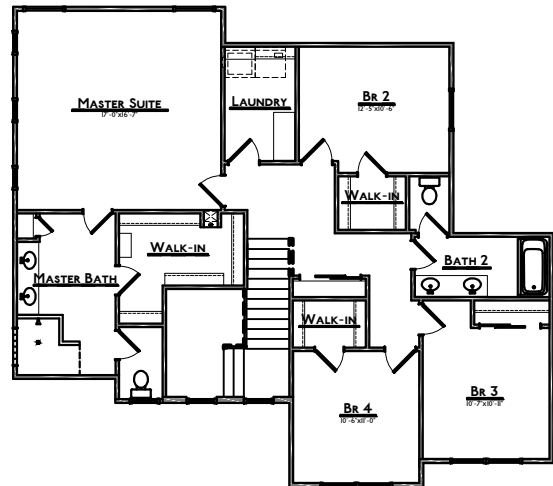

"SOMERVILLE"

ELEVATION

MAIN LEVEL - 1109 sq ft

UPPER LEVEL - 1342 sq ft

"SOMERVILLE"

MAIN LEVEL - 1109 sq ft

"SOMERVILLE"

UPPER LEVEL - 1342 sq ft