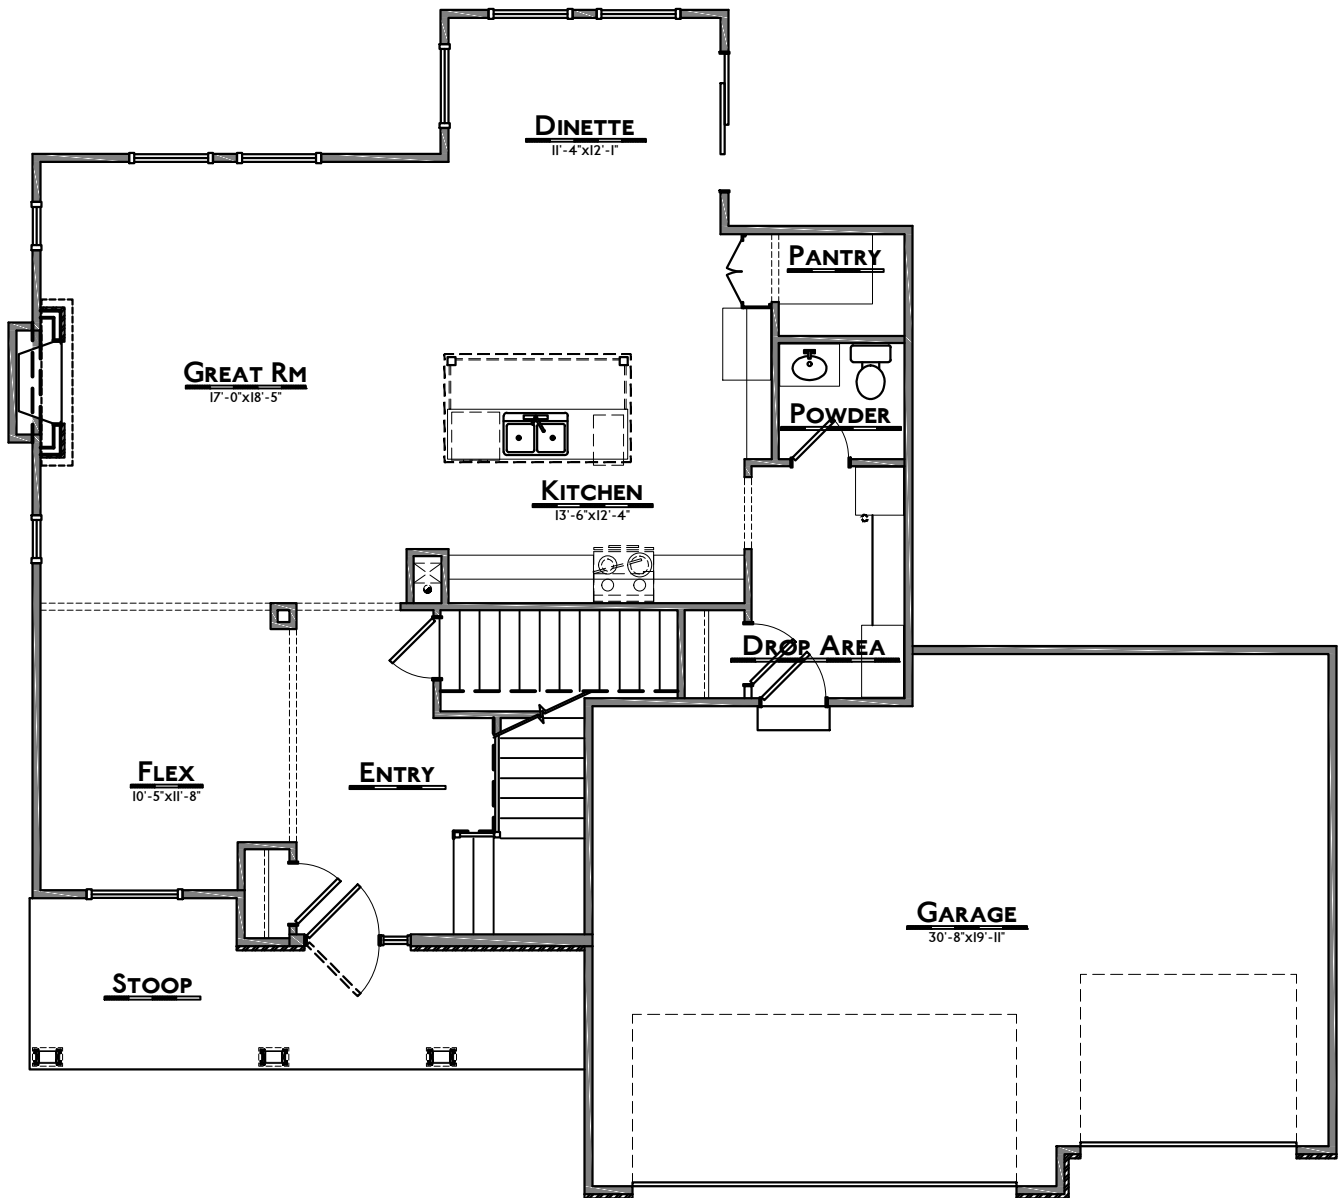

"SOMERVILLE"

ELEVATION

MAIN LEVEL - 1109 sq ft

UPPER LEVEL - 1342 sq ft

"SOMERVILLE"

MAIN LEVEL - 1109 sq ft

"SOMERVILLE"

UPPER LEVEL - 1342 sq ft