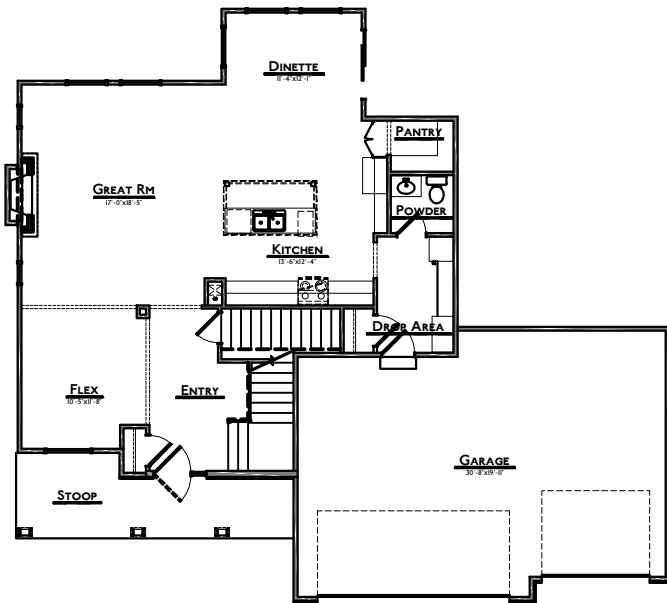

"SOMERVILLE"

ELEVATION

MAIN LEVEL - 1109 sq ft

UPPER LEVEL - 1342 sq ft

"SOMERVILLE"

MAIN LEVEL - 1109 sq ft

"SOMERVILLE"

UPPER LEVEL - 1342 sq ft