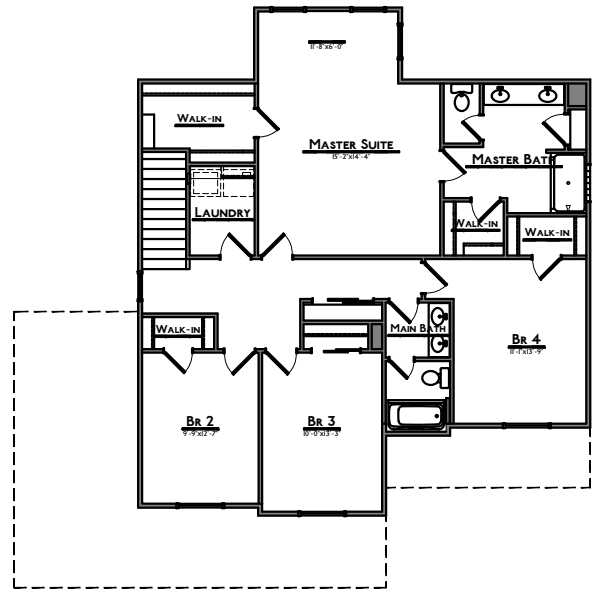

"HANOVER"

ELEVATION

MAIN LEVEL - 995 sq ft

UPPER LEVEL - 1315 sq ft

"HANOVER"

MAIN LEVEL - 995 sq ft

"HANOVER"

UPPER LEVEL - 1315 sq ft