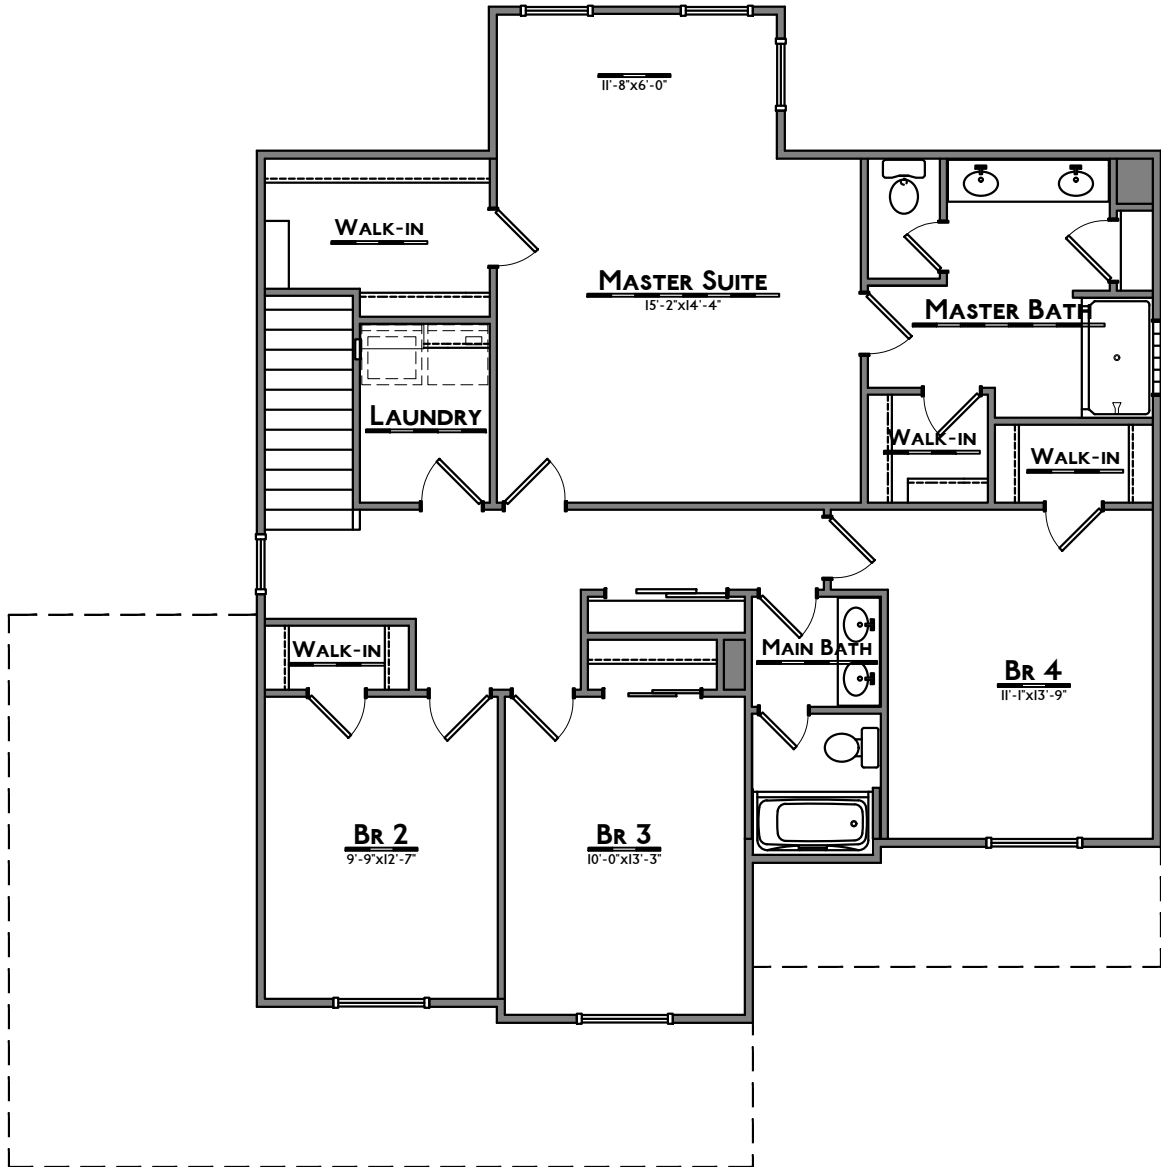

"HANOVER"

ELEVATION

MAIN LEVEL - 995 sq ft

UPPER LEVEL - 1315 sq ft

"HANOVER"

MAIN LEVEL - 995 sq ft

"HANOVER"

UPPER LEVEL - 1315 sq ft