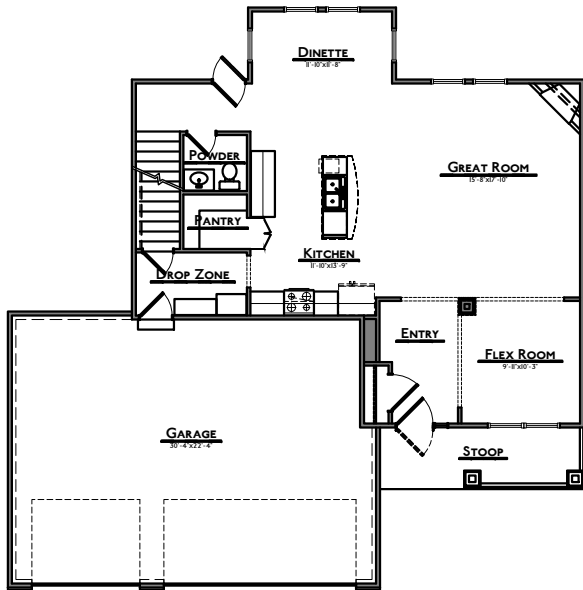

"HANOVER"

ELEVATION

MAIN LEVEL - 995 sq ft

UPPER LEVEL - 1315 sq ft

"HANOVER"

MAIN LEVEL - 995 sq ft

"HANOVER"

UPPER LEVEL - 1315 sq ft