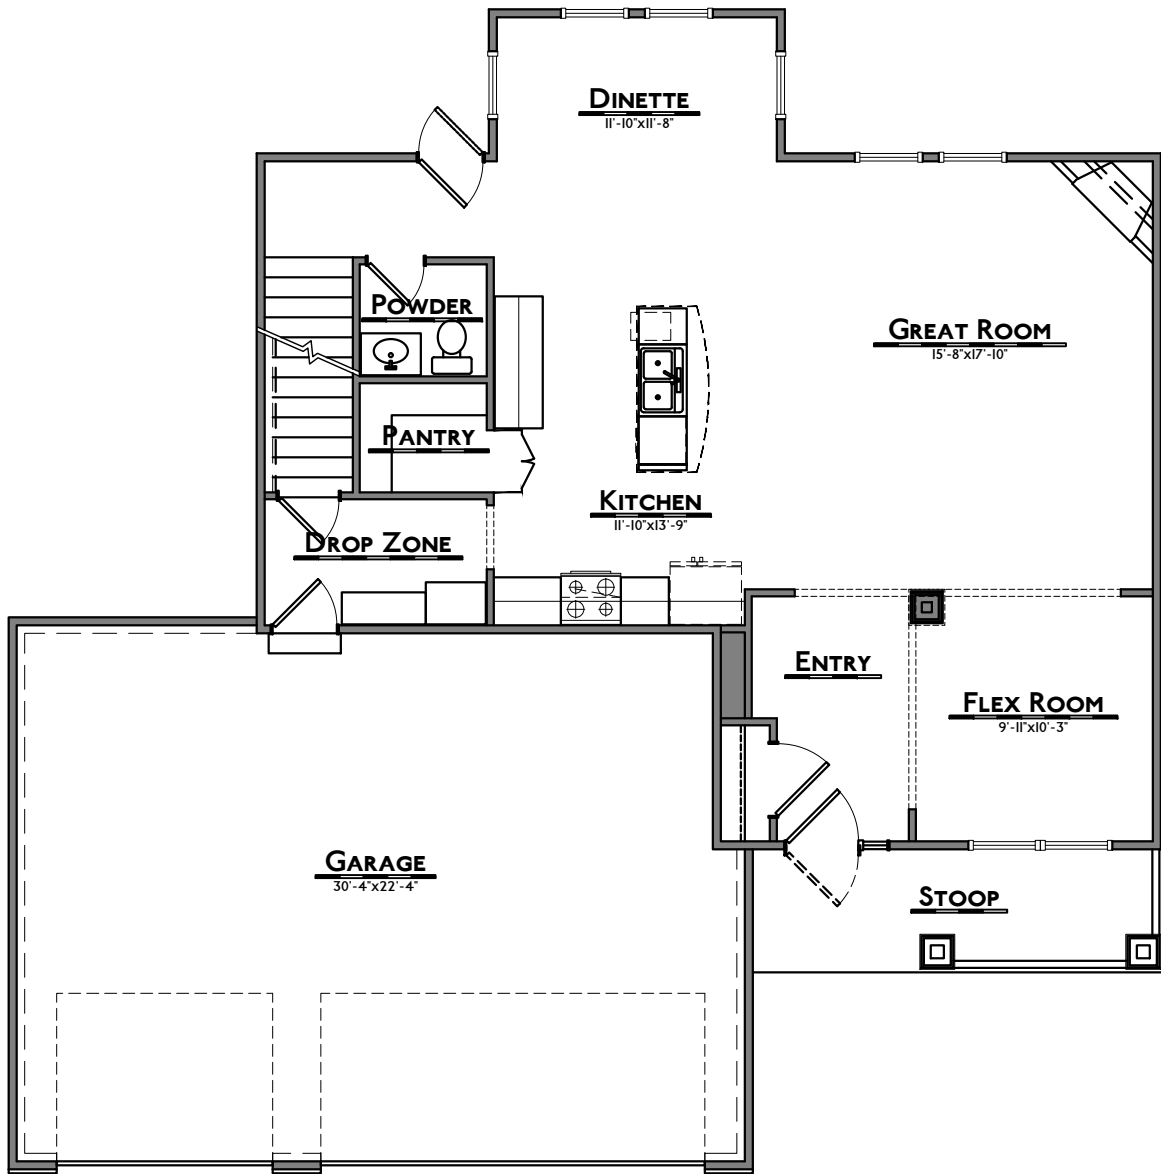

"HANOVER"

ELEVATION

MAIN LEVEL - 995 sq ft

UPPER LEVEL - 1315 sq ft

"HANOVER"

MAIN LEVEL - 995 sq ft

"HANOVER"

UPPER LEVEL - 1315 sq ft