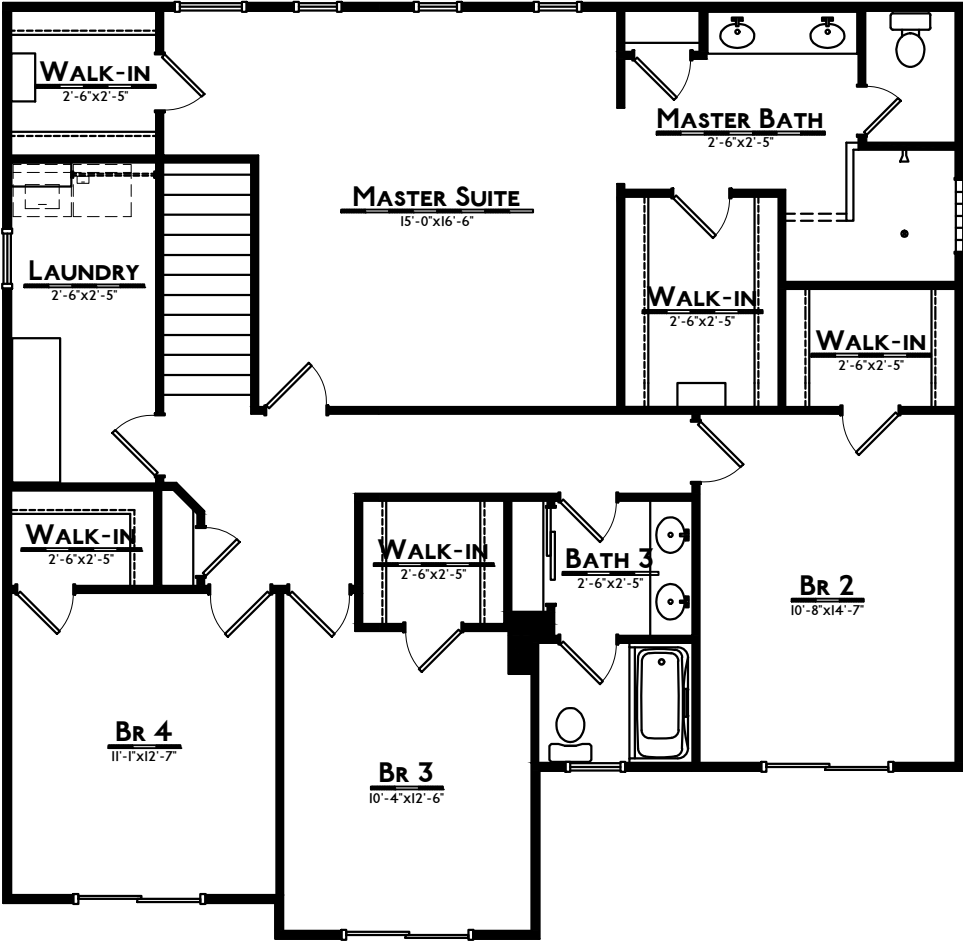

# "BRADBURY"

ELEVATION

MAIN LEVEL - 1101 sq ft

UPPER LEVEL - 1419 sq ft

# "BRADBURY"

MAIN LEVEL - 1101 sq ft

# "BRADBURY"

UPPER LEVEL - 1419 sq ft